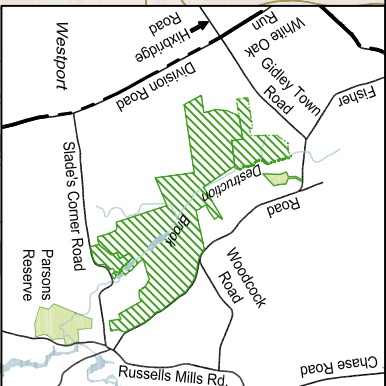

318 Chase Road - P.O. Box 70567
 Dartmouth, MA 02747
 508-991-2289 - www.dnrt.org

DESTRUCTION BROOK WOODS

Slade's Corner Road - Dartmouth, Massachusetts

Trail distances are approximate.
 * Hunting Allowed in Season