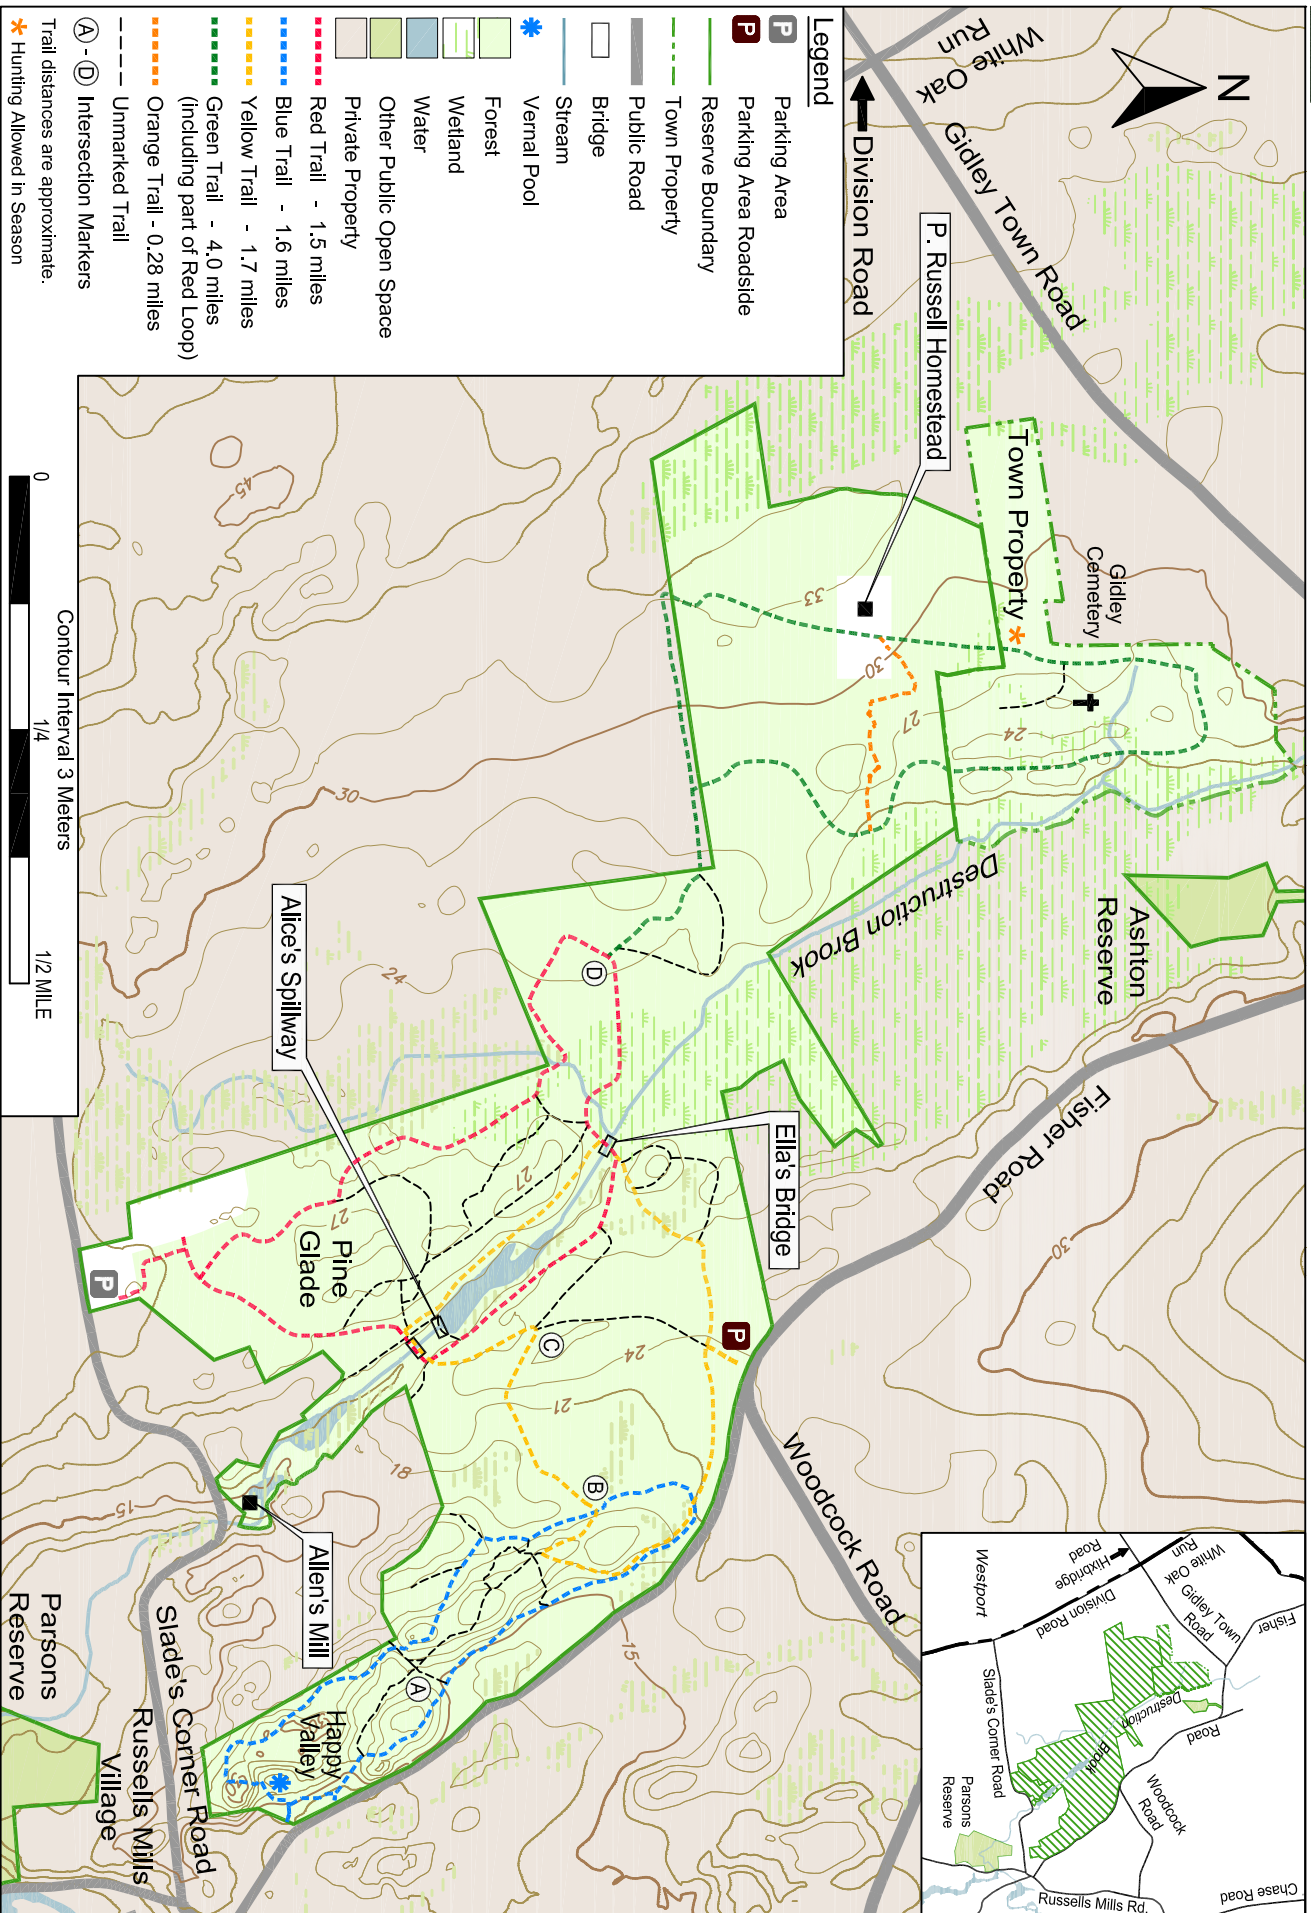

318 Chase Road - P.O. Box 70567
 Dartmouth, MA 02747
 508-991-2289 - www.dnrt.org

DESTRUCTION BROOK WOODS

Slade's Corner Road - Dartmouth, Massachusetts

Trail distances are approximate.
 * Hunting Allowed in Season