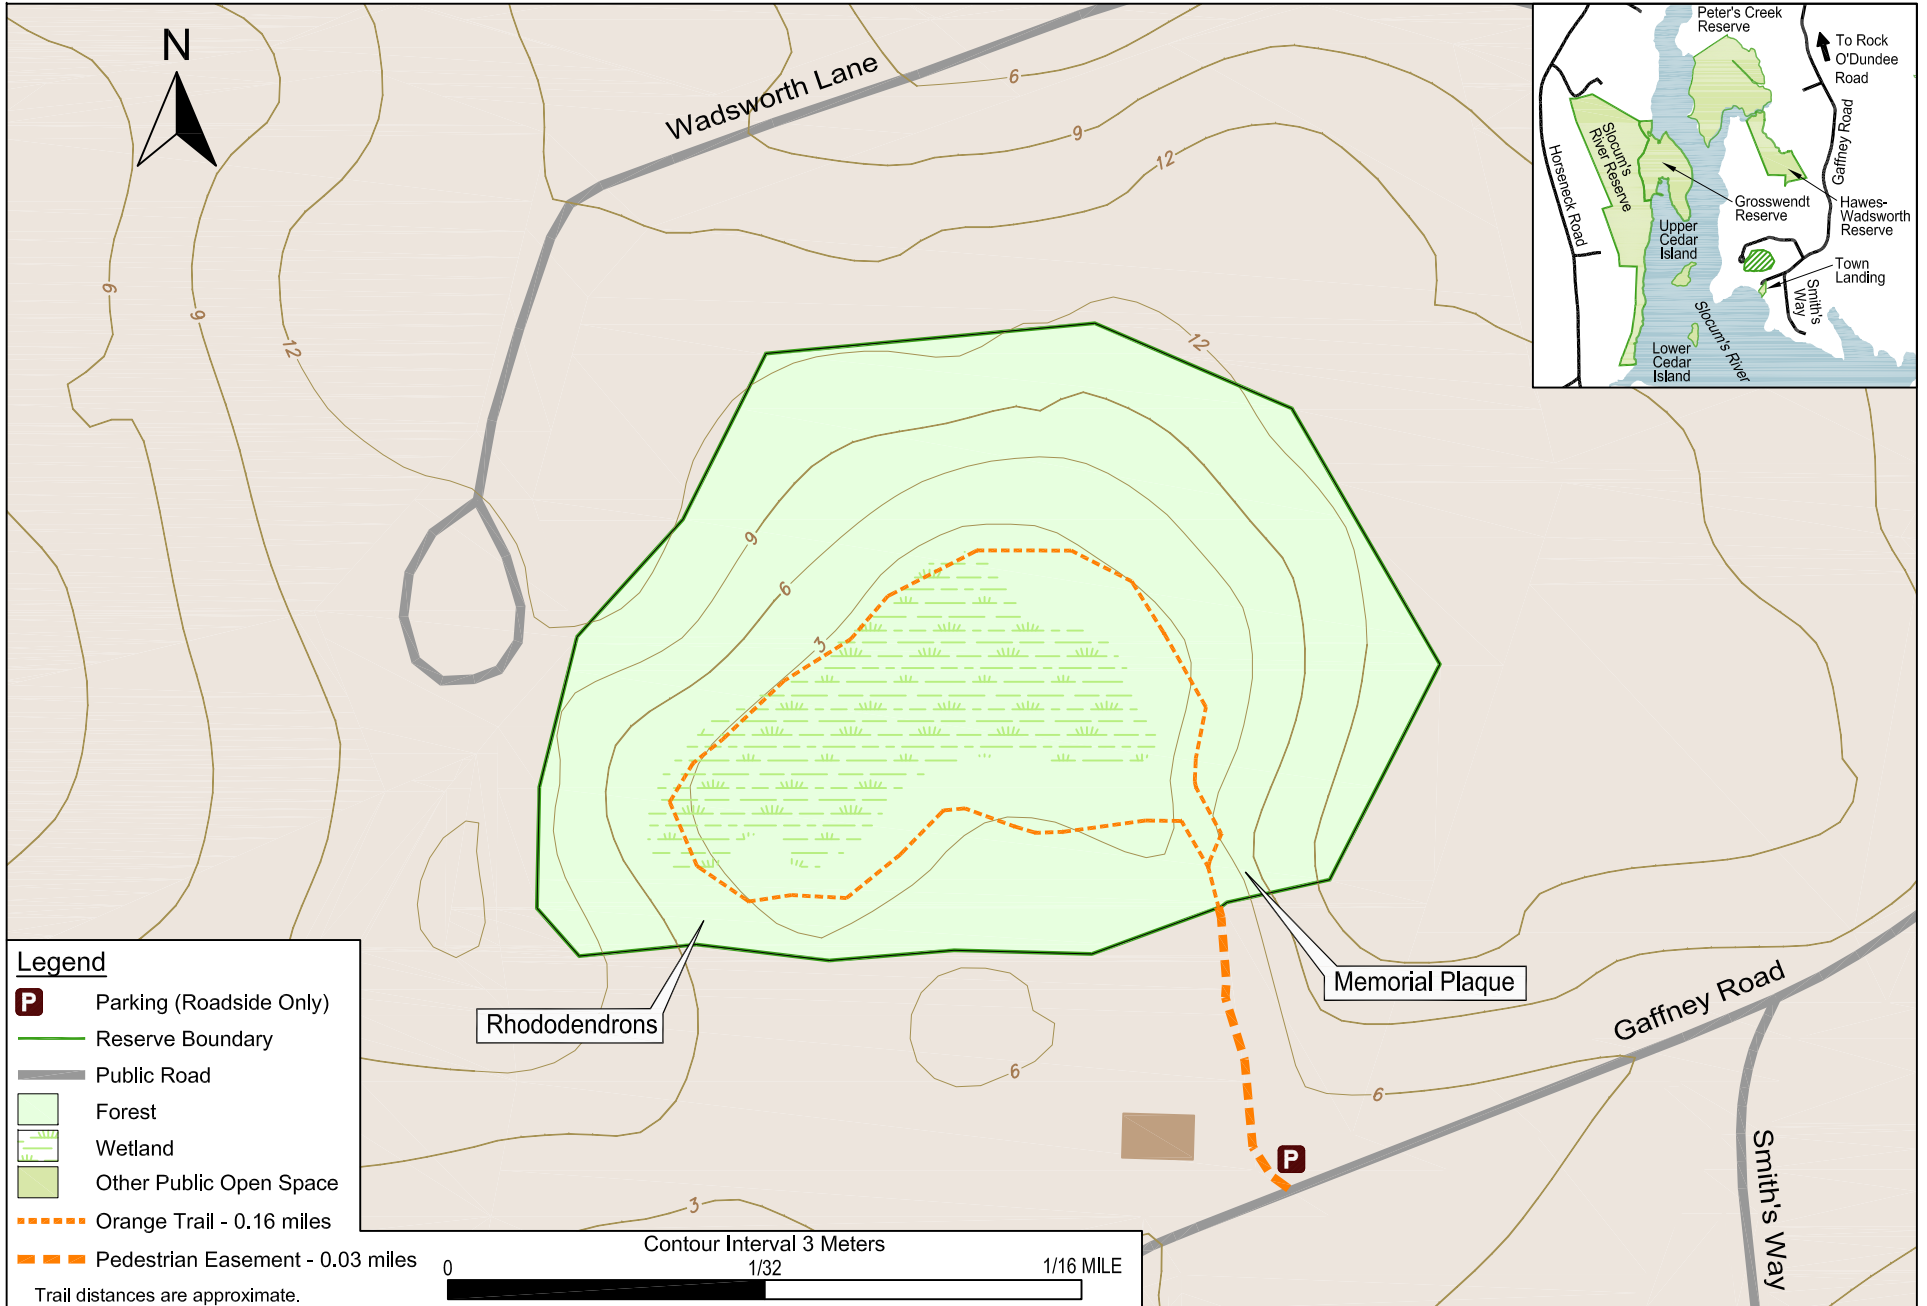

318 Chase Road - P.O. Box 70567
 Dartmouth, MA 02747
 508-991-2289 - www.dnrt.org

NEW BEDFORD GARDEN CLUB RESERVE

Gaffney Road - Dartmouth, Massachusetts

Legend

- Parking (Roadside Only)
- Reserve Boundary
- Public Road
- Forest
- Wetland
- Other Public Open Space
- Orange Trail - 0.16 miles
- Pedestrian Easement - 0.03 miles

Trail distances are approximate.